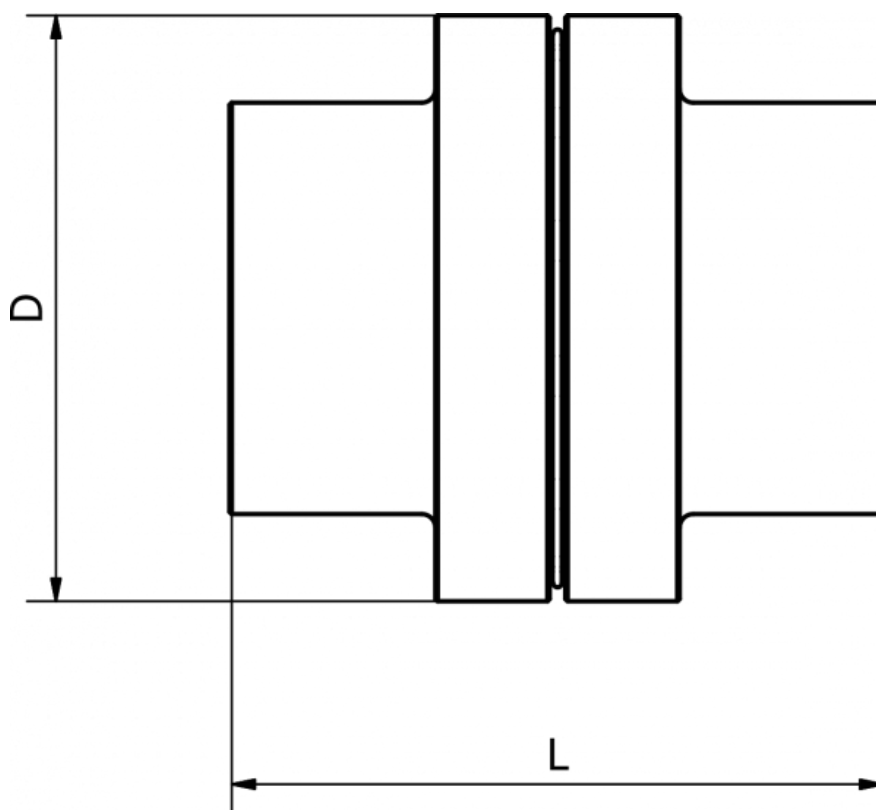

Article number: 3341370101

Description: Vulkan Flexomax coupling hub GE 370  
Part 02. Cast iron, unbored

## Measures

D	= 370
L	= 368
Max bore (mm)	= 195
Max radial misalignment	= 0.8
Max speed (rpm)	= 1750
Nominal torque (Nm)	= 16380
Size	= 370
Weight (kg) - complete coupling	= 169